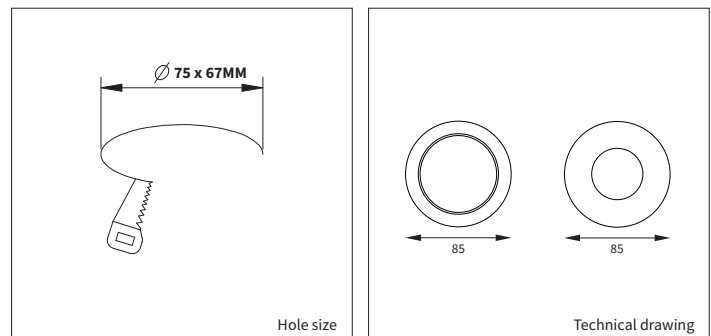

BASE

PRODUCT MATERIAL	Die-cast Aluminium
LIGHT SOURCE	COB LED
MODULE LIFETIME	Approx. 20.000 Hours
LED COOLING	Passive cooling
DRIVER	Fixed or DIM driver
COLORS	○ 3 = RAL 9003 white ● 5 = RAL 9005 black
BEAM ANGLE	▲ 24°
ADJUSTABLE	Fixed and adjustable
SIZE	85 X 87MM

INFORMATION

WARRANTY	2 Years.

This luminaire is "plug & play".

Incl. 1.5m cable and plug.

Keylight International reserves the right to modify or change technical, construction or LED specifications due to continuous improvements of our products and lightsources.

BASE

Ring 1 (adjustable)	Ring 2 (deep fixed)
4107.081.00.3	4107.082.00.3

ART.NR.	LAMP TYPE	BRAND	LUMINOUS FLUX	OUTPUT POWER	MODULE EFFICIENCY	COLOUR TEMPERATURE	CRI	TC LIFETIME	mA	DIM
4107.081.24. Δ	COB	KL	450LM	7W	65LM/W	2700K	>80	20.000 Hrs		No
4108.081.24. Δ	COB	KL	450LM	7W	65LM/W	2700K	>80	20.000 Hrs		Yes
4107.082.24. Δ	COB	KL	450LM	7W	65LM/W	2700K	>80	20.000 Hrs		No
4108.082.24. Δ	COB	KL	450LM	7W	65LM/W	2700K	>80	20.000 Hrs		Yes