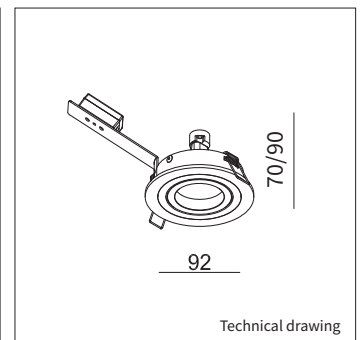

INFORMATION

! Only luminaire body, lightsource and/or driver excluded.

LMR includes a driver, cable and plug.

LMR **Dim to Warm** includes a dimmable driver, cable and plug.