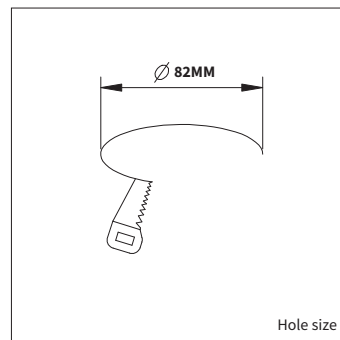

INFORMATION

! Only luminaire body, lightsource and/or driver excluded.

LMR includes a driver, cable and plug.

LMR **Dim to Warm** includes a dimmable driver, cable and plug.