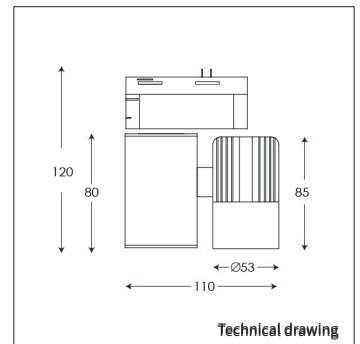

INFORMATION

WARRANTY	2 Years

ARTI

ART.NR.	LAMP TYPE	BRAND	LUMINOUS FLUX	OUTPUT POWER	MODULE EFFICIENCY	COLOUR TEMPERATURE	CRI	TC LIFETIME	ADAPTER / DIM
Δ see color									
3037.999.24Δ	CXA COB	CREE	700LM	10W	70LM/W	2700K	>90	25.000	1-phase / dim
3038.999.24Δ	CXA COB	CREE	700LM	10W	70LM/W	3000K	>90	25.000	3-phase / no dim