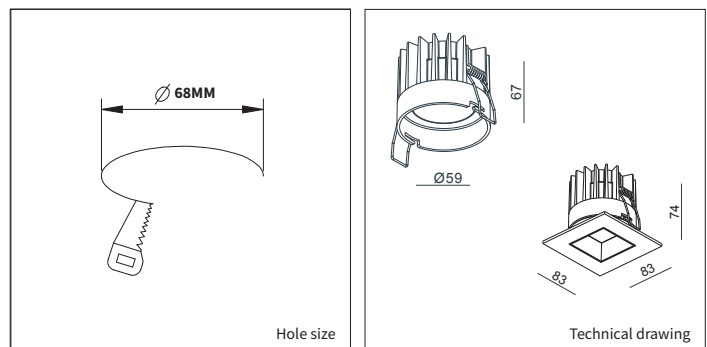

INFORMATION

Incl. cable and plug.

ALPHA S WHITE / BLACK

ART.NR.	COLOR	LAMP TYPE	BRAND	LUMINOUS FLUX	OUTPUT POWER	MODULE EFFICIENCY	COLOUR TEMPERATURE	CRI	TC LIFETIME	mA
5107.996.35.3	○ White	V8	Bridgelux	550LM	6,2W	88LM/W	2700K	>90	35.000 Hrs	350
5107.996.35.35	○● White / black	V8	Bridgelux	550LM	6,2W	88LM/W	2700K	>90	35.000 Hrs	350
5107.996.35.5	● Black	V8	Bridgelux	550LM	6,2W	88LM/W	2700K	>90	35.000 Hrs	350
5107.996.35.59	●● Black / gold	V8	Bridgelux	550LM	6,2W	88LM/W	2700K	>90	35.000 Hrs	350
5109.996.50.3	○ White	V8	Bridgelux	745LM	9,2W	80LM/W	2700K	>90	35.000 Hrs	500
5109.996.50.35	○● White / black	V8	Bridgelux	745LM	9,2W	80LM/W	2700K	>90	35.000 Hrs	500
5109.996.50.5	● Black	V8	Bridgelux	745LM	9,2W	80LM/W	2700K	>90	35.000 Hrs	500
5109.996.50.59	●● Black / gold	V8	Bridgelux	745LM	9,2W	80LM/W	2700K	>90	35.000 Hrs	500