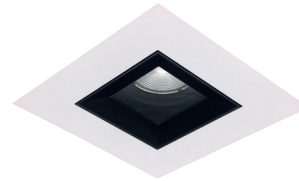

PRODUCT MATERIAL	Die-cast aluminium
LIGHT SOURCE	Bridgelux V8
MODULE LIFETIME	Approx. 35.000 hours
LED COOLING	Passive cooling
COLORS	See ring options
BEAM ANGLE	33°
ADJUSTABLE	No
SIZE	83 X 74MM

OPTIONS

DIMMABLE DRIVERS 350mA IN COMBINATION WITH THIS LUMINAIRE. ADDITIONAL PRICE.	1/10v Dimmable 350mA 10W art. no.: 0110.350.10.1	€ 29,50
	Phase-cut Dimmable 350mA 10W art. no.: 0110.350.10.1	€ 29,50
	Dimmable DALI 350mA 18W art. no.: 0118.350.75.0	€ 55,00
DIMMABLE DRIVERS 500mA IN COMBINATION WITH THIS LUMINAIRE. ADDITIONAL PRICE.	1/10v Dimmable 500mA 10W art. no.: 0110.500.10.1	€ 29,50
	Phase-cut Dimmable 500mA 10W art. no.: 0110.500.10.1	€ 29,50
	Dimmable DALI 500mA 18W art. no.: 0118.500.75.0	€ 55,00