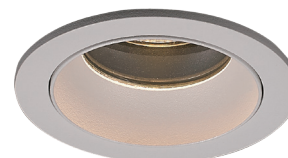

PRODUCT MATERIAL	Die-cast aluminium
LIGHT SOURCE	Bridgelux V8
MODULE LIFETIME	Approx. 35.000 hours
LED COOLING	Passive cooling
COLORS	See ring options
BEAM ANGLE	33°
ADJUSTABLE	No
SIZE	83 X 74MM

OPTIONS

DIMMABLE DRIVERS 350mA IN COMBINATION WITH THIS LUMINAIRE. ADDITIONAL PRICE.	1/10v Dimmable 350mA 10W art. no.: 0110.350.10.1	€ 29,50
	Phase-cut Dimmable 350mA 10W art. no.: 0110.350.10.1	€ 29,50
	Dimmable DALI 350mA 18W art. no.: 0118.350.75.0	€ 55,00
DIMMABLE DRIVERS 500mA IN COMBINATION WITH THIS LUMINAIRE. ADDITIONAL PRICE.	1/10v Dimmable 500mA 10W art. no.: 0110.500.10.1	€ 29,50
	Phase-cut Dimmable 500mA 10W art. no.: 0110.500.10.1	€ 29,50
	Dimmable DALI 500mA 18W art. no.: 0118.500.75.0	€ 55,00

INFORMATION

Incl. driver, cable and plug.