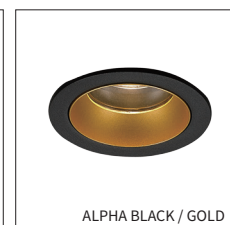

ART.NR.	COLOR	LAMP TYPE	BRAND	LUMINOUS FLUX	OUTPUT POWER	MODULE EFFICIENCY	COLOUR TEMPERATURE	CRI	TC LIFETIME	mA
5107.994.35.3	○ White	V8	Bridgelux	550LM	6,2W	88LM/W	2700K	>90	35.000 Hrs	350
5107.994.35.35	○● White / black	V8	Bridgelux	550LM	6,2W	88LM/W	2700K	>90	35.000 Hrs	350
5107.994.35.5	● Black	V8	Bridgelux	550LM	6,2W	88LM/W	2700K	>90	35.000 Hrs	350
5107.994.35.59	●● Black / gold	V8	Bridgelux	550LM	6,2W	88LM/W	2700K	>90	35.000 Hrs	350
5109.994.50.3	○ White	V8	Bridgelux	745LM	9,2W	80LM/W	2700K	>90	35.000 Hrs	500
5109.994.50.35	○● White / black	V8	Bridgelux	745LM	9,2W	80LM/W	2700K	>90	35.000 Hrs	500
5109.994.50.5	● Black	V8	Bridgelux	745LM	9,2W	80LM/W	2700K	>90	35.000 Hrs	500
5109.994.50.59	●● Black / gold	V8	Bridgelux	745LM	9,2W	80LM/W	2700K	>90	35.000 Hrs	500