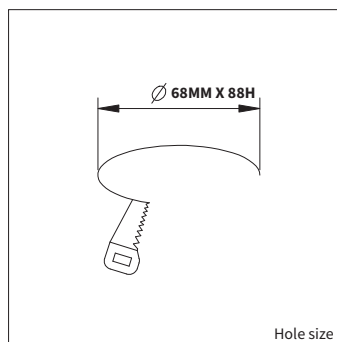

PRODUCT MATERIAL	Die-cast aluminium
LIGHT SOURCE	Bridgelux V8
MODULE LIFETIME	Approx. 35.000 hours
LED COOLING	Passive cooling
COLORS	See ring options
BEAM ANGLE	33°
ADJUSTABLE	No
SIZE	83 X 74MM

OPTIONS

DIMMABLE DRIVERS 350mA IN COMBINATION WITH THIS LUMINAIRE. ADDITIONAL PRICE.	1/10v Dimmable 350mA 10W art. no.: 0110.350.10.1	€ 29,50
	Phase-cut Dimmable 350mA 10W art. no.: 0110.350.10.1	€ 29,50
	Dimmable DALI 350mA 18W art. no.: 0118.350.75.0	€ 55,00
DIMMABLE DRIVERS 500mA IN COMBINATION WITH THIS LUMINAIRE. ADDITIONAL PRICE.	1/10v Dimmable 500mA 10W art. no.: 0110.500.10.1	€ 29,50
	Phase-cut Dimmable 500mA 10W art. no.: 0110.500.10.1	€ 29,50
	Dimmable DALI 500mA 18W art. no.: 0118.500.75.0	€ 55,00

INFORMATION

Incl. driver, cable and plug.

ALPHA WHITE

ART.NR.	COLOR	LAMP TYPE	BRAND	LUMINOUS FLUX	OUTPUT POWER	MODULE EFFICIENCY	COLOUR TEMPERATURE	CRI	TC LIFETIME	mA
5107.994.35.3	○ White	V8	Bridgelux	550LM	6,2W	88LM/W	2700K	>90	35.000 Hrs	350
5107.994.35.35	○● White / black	V8	Bridgelux	550LM	6,2W	88LM/W	2700K	>90	35.000 Hrs	350
5107.994.35.5	● Black	V8	Bridgelux	550LM	6,2W	88LM/W	2700K	>90	35.000 Hrs	350
5107.994.35.59	●● Black / gold	V8	Bridgelux	550LM	6,2W	88LM/W	2700K	>90	35.000 Hrs	350
5109.994.50.3	○ White	V8	Bridgelux	745LM	9,2W	80LM/W	2700K	>90	35.000 Hrs	500
5109.994.50.35	○● White / black	V8	Bridgelux	745LM	9,2W	80LM/W	2700K	>90	35.000 Hrs	500
5109.994.50.5	● Black	V8	Bridgelux	745LM	9,2W	80LM/W	2700K	>90	35.000 Hrs	500
5109.994.50.59	●● Black / gold	V8	Bridgelux	745LM	9,2W	80LM/W	2700K	>90	35.000 Hrs	500