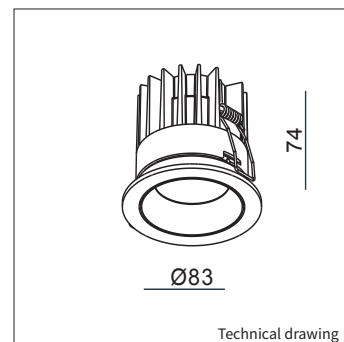

PRODUCT MATERIAL	Die-cast aluminium
LIGHT SOURCE	Bridgelux V8
MODULE LIFETIME	Approx. 35.000 hours
LED COOLING	Passive cooling
COLORS	See ring options
BEAM ANGLE	33°
ADJUSTABLE	No
SIZE	83 X 74MM

OPTIONS

DIMMABLE DRIVERS 350mA IN COMBINATION WITH THIS LUMINAIRE. ADDITIONAL PRICE.	1/10v Dimmable 350mA 10W art. no.: 0110.350.10.1	€ 29,50
	Phase-cut Dimmable 350mA 10W art. no.: 0110.350.10.1	€ 29,50
	Dimmable DALI 350mA 18W art. no.: 0118.350.75.0	€ 55,00
DIMMABLE DRIVERS 500mA IN COMBINATION WITH THIS LUMINAIRE. ADDITIONAL PRICE.	1/10v Dimmable 500mA 10W art. no.: 0110.500.10.1	€ 29,50
	Phase-cut Dimmable 500mA 10W art. no.: 0110.500.10.1	€ 29,50
	Dimmable DALI 500mA 18W art. no.: 0118.500.75.0	€ 55,00

INFORMATION

Incl. driver, cable and plug.

ALPHA WHITE

ART.NR.	COLOR	LAMP TYPE	BRAND	LUMINOUS FLUX	OUTPUT POWER	MODULE EFFICIENCY	COLOUR TEMPERATURE	CRI	TC LIFETIME	mA
5107.994.35.3	○ White	V8	Bridgelux	550LM	6,2W	88LM/W	2700K	>90	35.000 Hrs	350
5107.994.35.35	○● White / black	V8	Bridgelux	550LM	6,2W	88LM/W	2700K	>90	35.000 Hrs	350
5107.994.35.5	● Black	V8	Bridgelux	550LM	6,2W	88LM/W	2700K	>90	35.000 Hrs	350
5107.994.35.59	●● Black / gold	V8	Bridgelux	550LM	6,2W	88LM/W	2700K	>90	35.000 Hrs	350
5109.994.50.3	○ White	V8	Bridgelux	745LM	9,2W	80LM/W	2700K	>90	35.000 Hrs	500
5109.994.50.35	○● White / black	V8	Bridgelux	745LM	9,2W	80LM/W	2700K	>90	35.000 Hrs	500
5109.994.50.5	● Black	V8	Bridgelux	745LM	9,2W	80LM/W	2700K	>90	35.000 Hrs	500
5109.994.50.59	●● Black / gold	V8	Bridgelux	745LM	9,2W	80LM/W	2700K	>90	35.000 Hrs	500