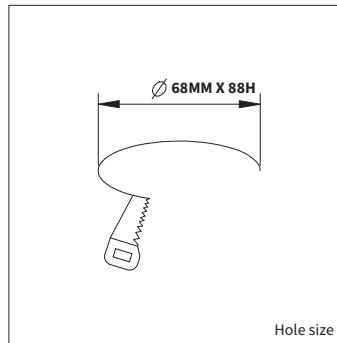

ART.NR.	COLOR	LAMP TYPE	BRAND	LUMINOUS FLUX	OUTPUT POWER	MODULE EFFICIENCY	COLOUR TEMPERATURE	CRI	TC LIFETIME	mA
5107.997.35.3	○ White	V8	Bridgelux	550LM	6,2W	88LM/W	2700K	>90	35.000 Hrs	350
5107.997.35.5	● Black	V8	Bridgelux	550LM	6,2W	88LM/W	2700K	>90	35.000 Hrs	350
5109.997.50.3	○ White	V8	Bridgelux	745LM	9,2W	80LM/W	2700K	>90	35.000 Hrs	500
5109.997.50.5	● Black	V8	Bridgelux	745LM	9,2W	80LM/W	2700K	>90	35.000 Hrs	500