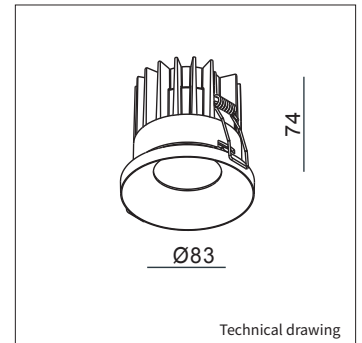

ALPHA WHITE

ART.NR.	COLOR	LAMP TYPE	BRAND	LUMINOUS FLUX	OUTPUT POWER	MODULE EFFICIENCY	COLOUR TEMPERATURE	CRI	TC LIFETIME	mA
5107.997.35.3	○ White	V8	Bridgelux	550LM	6,2W	88LM/W	2700K	>90	35.000 Hrs	350
5107.997.35.5	● Black	V8	Bridgelux	550LM	6,2W	88LM/W	2700K	>90	35.000 Hrs	350
5109.997.50.3	○ White	V8	Bridgelux	745LM	9,2W	80LM/W	2700K	>90	35.000 Hrs	500
5109.997.50.5	● Black	V8	Bridgelux	745LM	9,2W	80LM/W	2700K	>90	35.000 Hrs	500