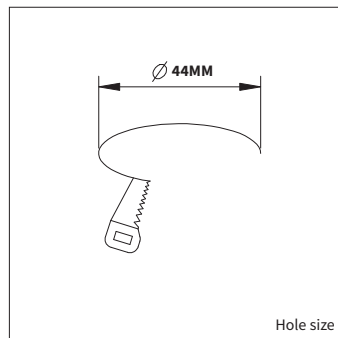

PRODUCT MATERIAL	Die-cast Aluminium
LIGHT SOURCE	Zenigata
MODULE LIFETIME	Approx. 50.000 hours
DRIVER	Including Driver
COLORS	○ 3 = White ● 5 = Black
BEAM ANGLE	23°
ADJUSTABLE	Yes - 0-60° - 360°
SIZE	70 X 103MM

OPTIONS

OPTIONAL BEAM ANGLE	36° art. no.: 4926.999.38.9	€ 5,00
REFLECTOR RING	White reflector ring art. no.: 4912.922.99.3	€ 9,50
	Gold reflector ring art. no.: 4912.922.99.9	€ 9,50
GLASS	Transparent art. no.: 4912.933.99.0	€ 7,50
	Honey comb art. no.: 4912.933.94.0	€ 7,50
	Frosted art. no.: 4912.933.90.0	€ 7,50
	Striped art. no.: 4912.933.96.0	€ 7,50
DIMMABLE DRIVERS 350mA <i>IN COMBINATION WITH THIS LUMINAIRE. ADDITIONAL PRICE.</i>	1/10v Dimmable 350mA 20W art. no.: 0137.110.20.0	€ 63,00
	Phase-cut Dimmable 350mA 18W art. no.: 0115.350.18.1	€ 29,00
	Dimmable DALI 350mA 18W art. no.: 0118.350.75.0	€ 55,00

INFORMATION

Incl. cable and plug.

Including standard black reflector ring

Hole size

ART.NR.	LAMP TYPE	BRAND	LUMINOUS FLUX	OUTPUT POWER	MODULE EFFICIENCY	COLOUR TEMPERATURE	CRI	TC LIFETIME	mA
Δ see colors									
4926.179.23.Δ	ZENIGATA	Sharp	890LM	12W	81LM/W	3000K	>90	50.000 Hrs	350