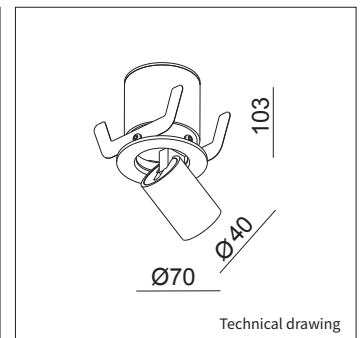

AIR MAX

Hole size

ART.NR.	LAMP TYPE	BRAND	LUMINOUS FLUX	OUTPUT POWER	MODULE EFFICIENCY	COLOUR TEMPERATURE	CRI	TC LIFETIME	mA
Δ see colors									
4926.179.23.Δ	ZENIGATA	Sharp	890LM	12W	81LM/W	3000K	>90	50.000 Hrs	350