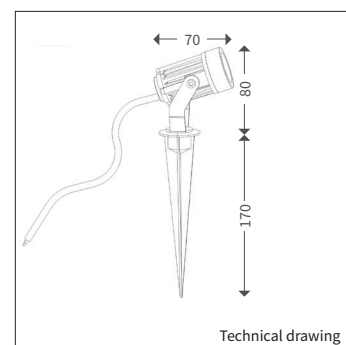

PRODUCT MATERIAL	Aluminium
LIGHT SOURCE	Epistar
MODULE LIFETIME	Approx. 30.000 hours
LED COOLING	Passive cooling
DRIVER	Incl. driver / 230v
COLORS	● 5 = RAL 9005 black mat
BEAM ANGLE	▲ 38°
SIZE FLOOD 10	250 X 70 X Ø43MM

OPTIONS

ACCESSOIRES	including ground mounting pin

INFORMATION

WARRANTY	2 Years

Incl. 1m cable.

ABOR

ART.NR.	LAMP TYPE	BRAND	LUMINOUS FLUX	OUTPUT POWER	MODULE EFFICIENCY	COLOUR TEMPERATURE	CRI	TC LIFETIME
8145.005.38.5	Epistar	LED	450LM	5W	90LM/W	2700K	>80	30.000 Hrs

Δ see color